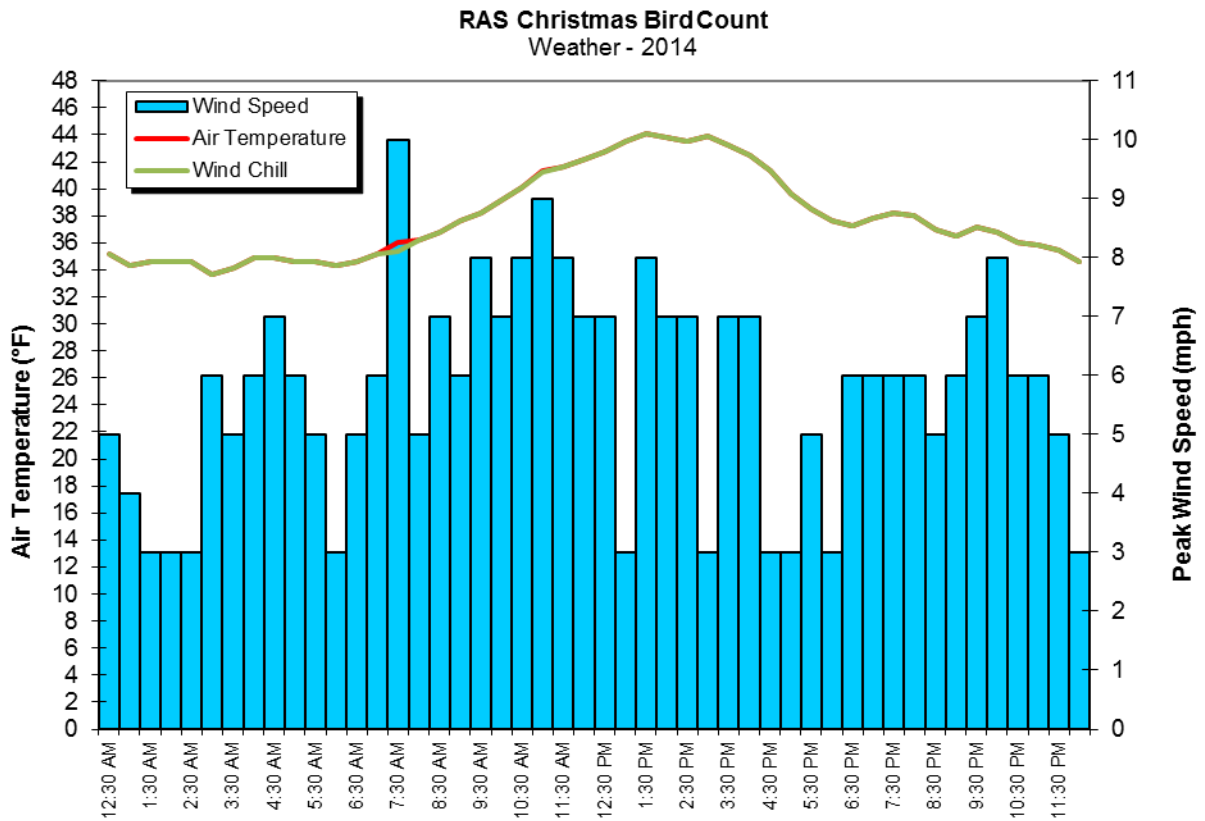

ROCKLAND AUDUBON SOCIETY

68th Christmas Bird Count Summary

Date: 12/14/2014

Thanks to all our field counters and feeder watchers!

Weather: Temperatures ranged from 34 to 44 °F with Dew Point temperatures ranging from approximately 29 to 32.7 °F. Peak wind gusts ranged from approximately 3 to 10 mph from the NNW throughout the day. No snow covered the ground and ponds and rivers were ice free.