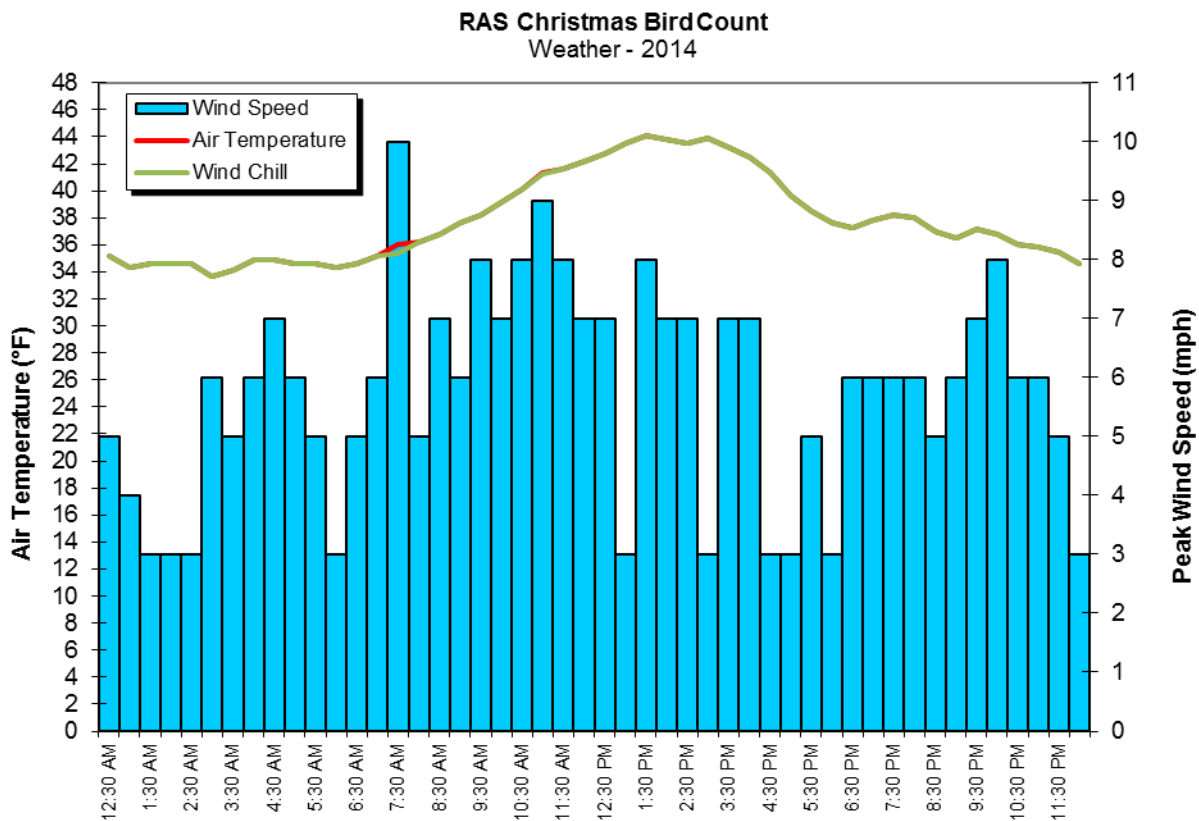

ROCKLAND AUDUBON SOCIETY

68th Christmas Bird Count Summary

Date: 12/14/2014

Thanks to all our field counters and feeder watchers!

Weather: Temperatures ranged from 34 to 44 °F with Dew Point temperatures ranging from approximately 29 to 32.7 °F. Peak wind gusts ranged from approximately 3 to 10 mph from the NNW throughout the day. No snow covered the ground and ponds and rivers were ice free.